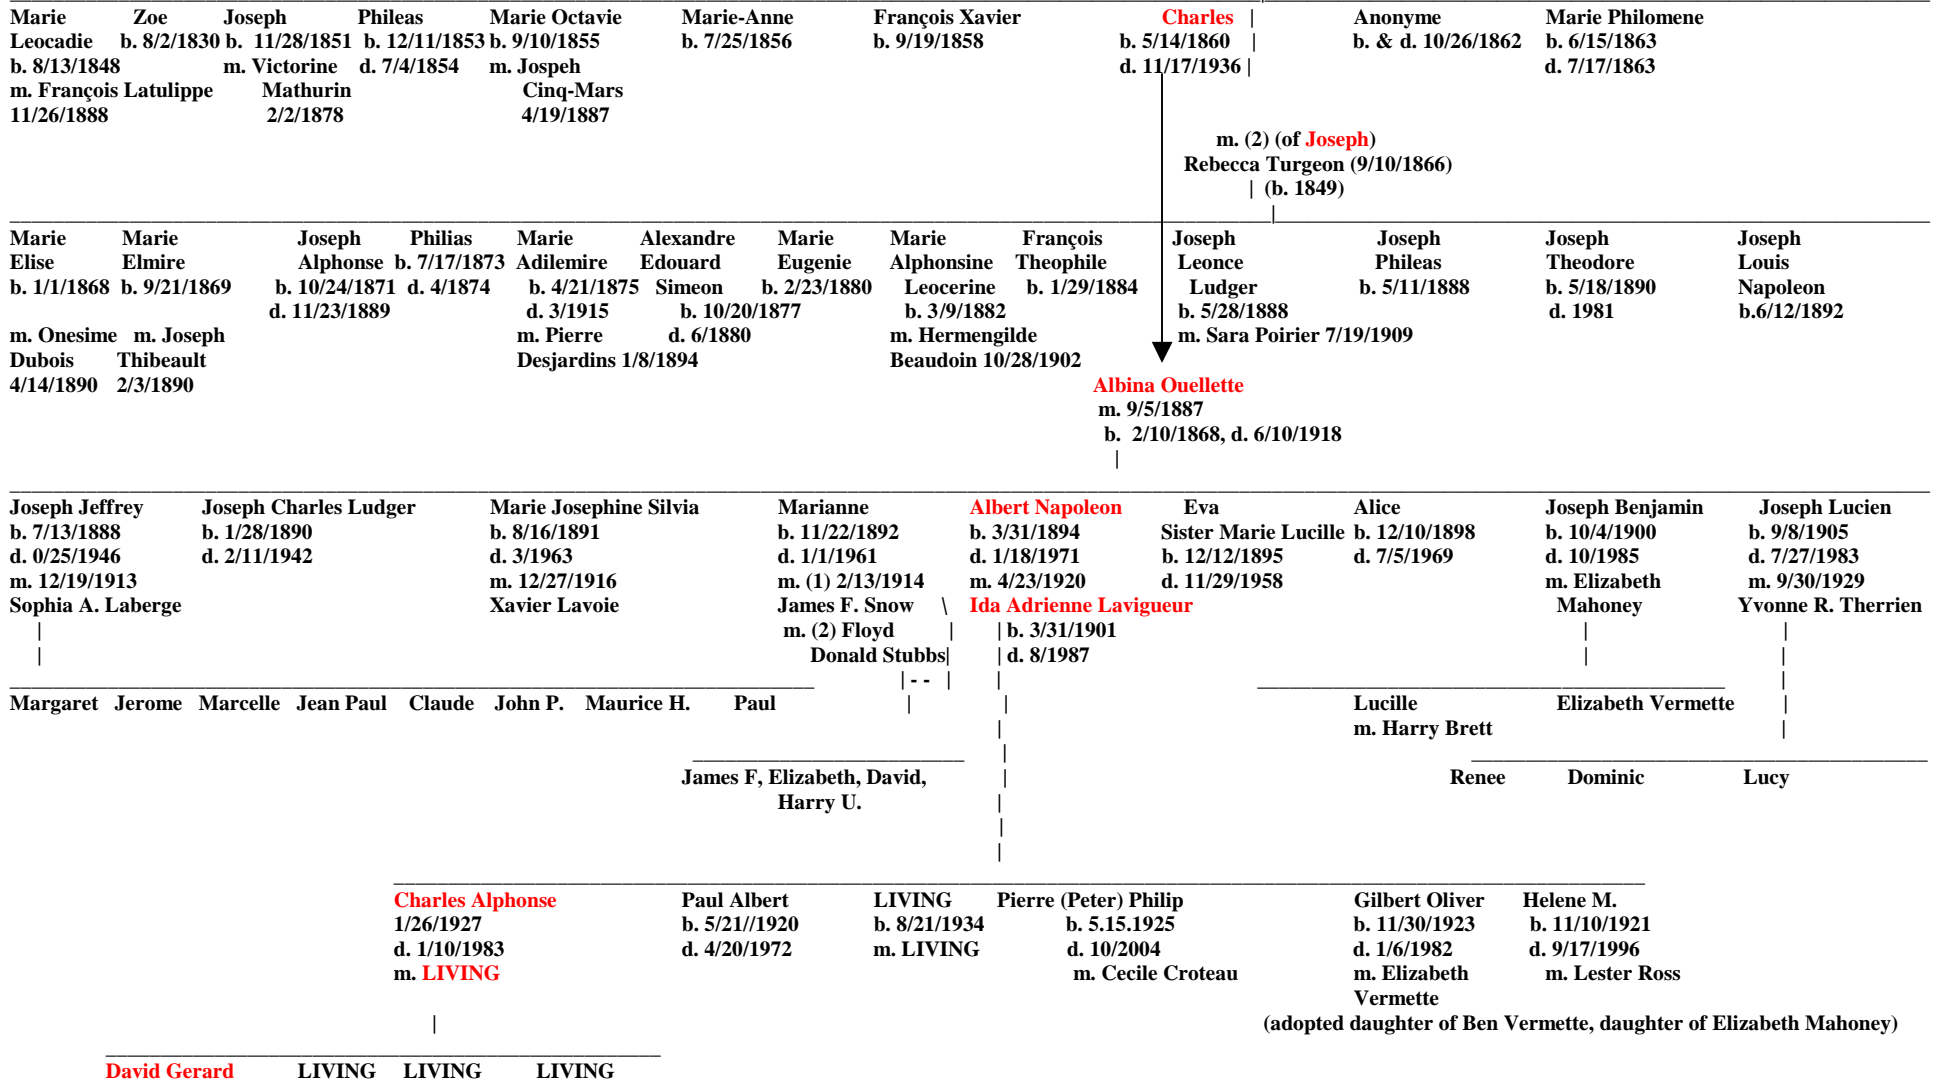

(1) **Marie Pouliot** m. 1/18/1848
b. 11/7/1828, d. 6/12/1864

Thanks to Richard Snow, grandson of Marion (Marianne) Vermette and James F. Snow who prepared this graphical family tree from the raw data I sent him.
Dick is the author of the [Snow Index to Brunswick Newspapers](#) and a historian of the Snow family. The direct line of David Gerard Vermette is indicated by the red text.